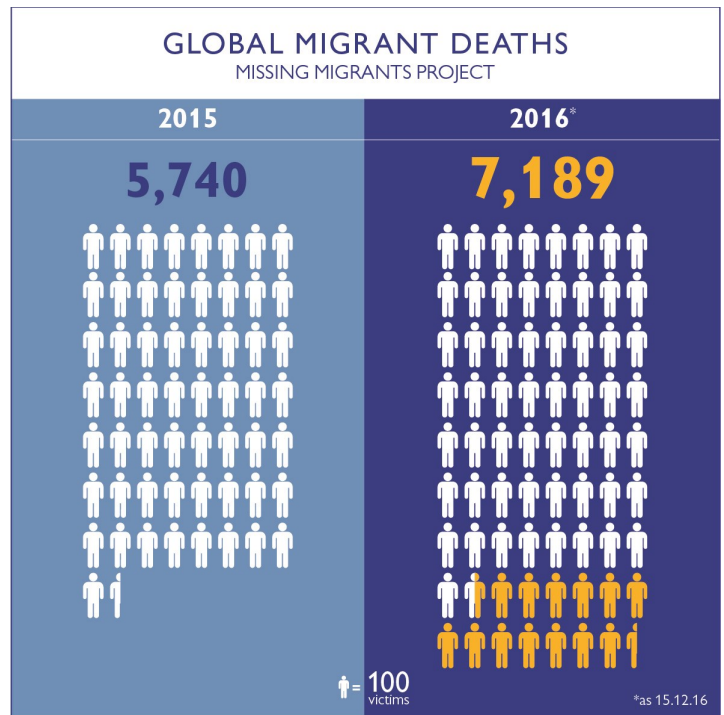

### Main nationalities to Greece

### Main nationalities to Italy

### Mediterranean arrivals by month 2015 - 2016

# Missing Migrants Project

Global overview: 7,189 migrant deaths in 2016