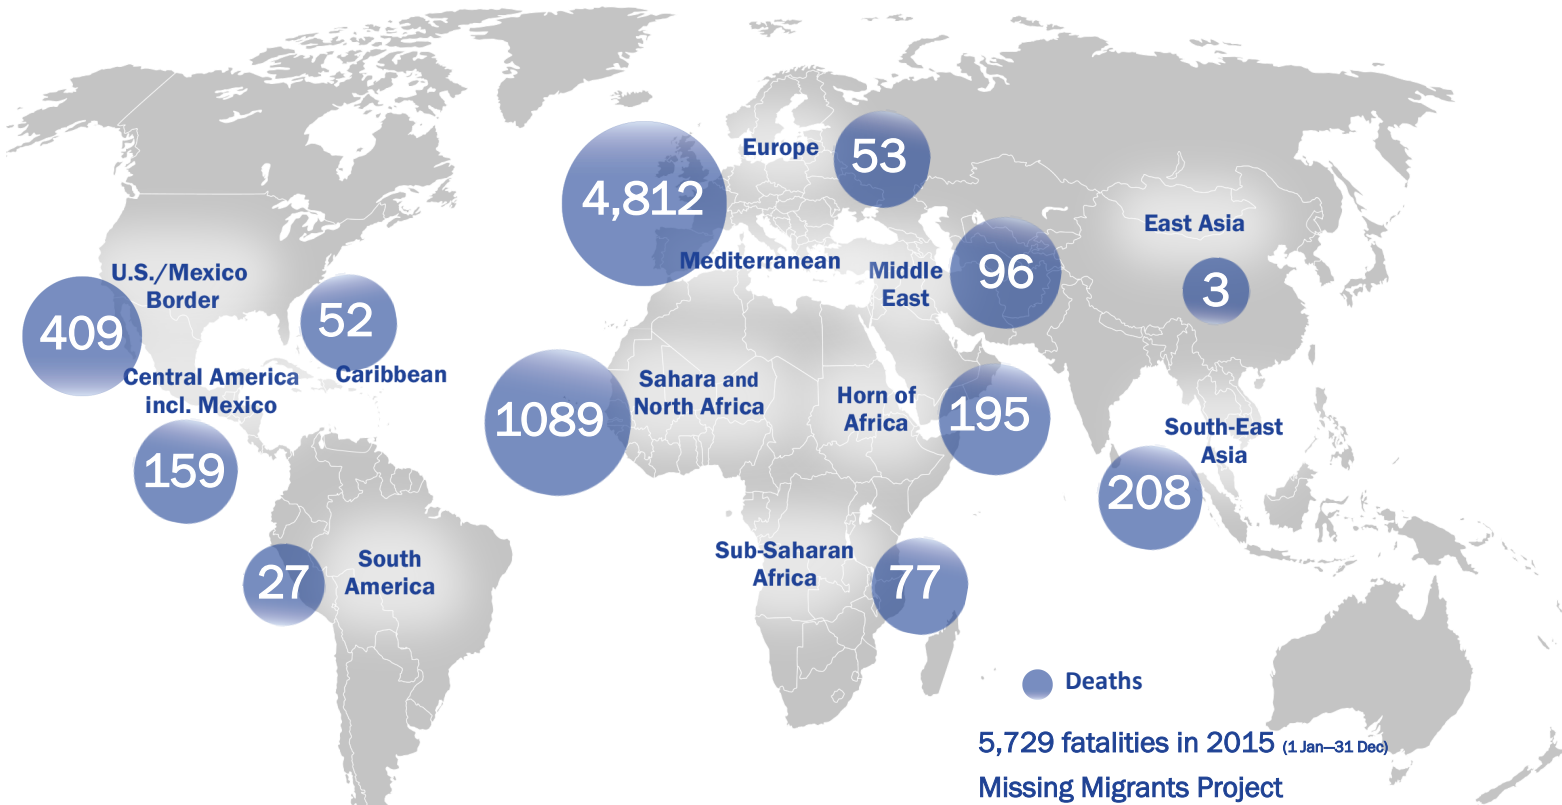

### Main nationalities to Greece

### Main nationalities to Italy

### Mediterranean arrivals by month 2015 - 2016

# Missing Migrants Project

Global overview: 7,189 migrant deaths in 2016