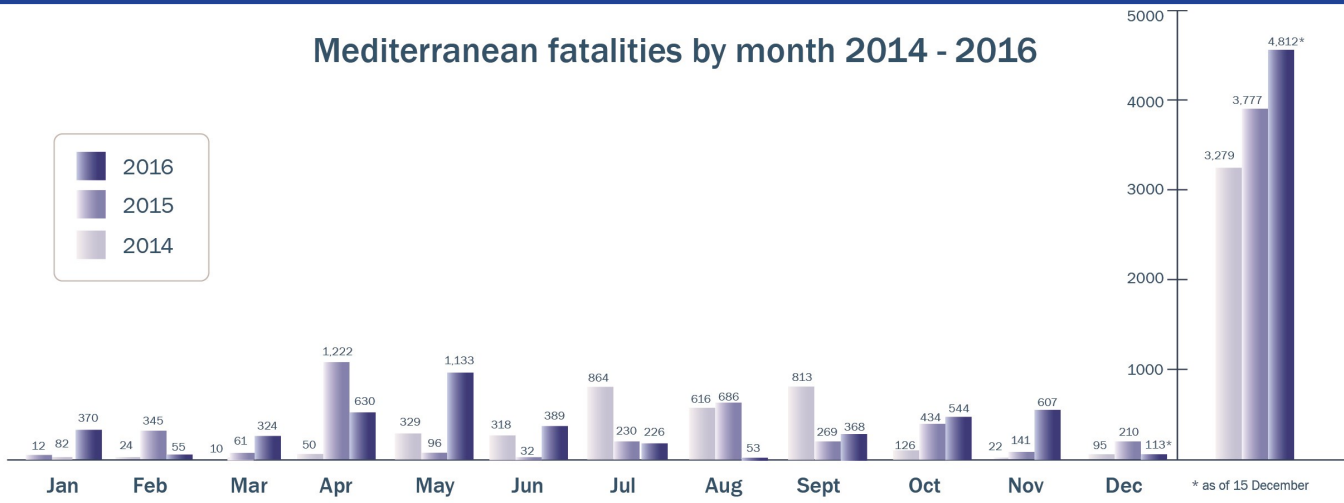

Mediterranean fatalities by month 2014 - 2016

Data sets are estimates from IOM, national authorities and media sources. The boundaries and names shown and the designations used on maps do not imply official endorsement or acceptance by IOM.

Missing Migrants Project is a joint initiative of IOM's Global Migration Data Analysis Centre (GMDAC) and Media and Communications Division (MCD)

Back issues of the Mediterranean Update are available: <https://goo.gl/SXcyJt>